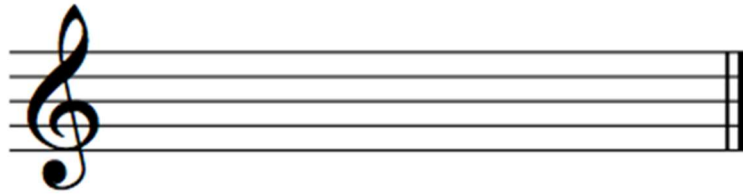

### Jazz Chord Construction

Notate each chord.

Fm<sup>6</sup>

B<sub>b</sub><sup>o9</sup>

Em<sup>11(b9)</sup>

D<sup>13(#11)</sup>